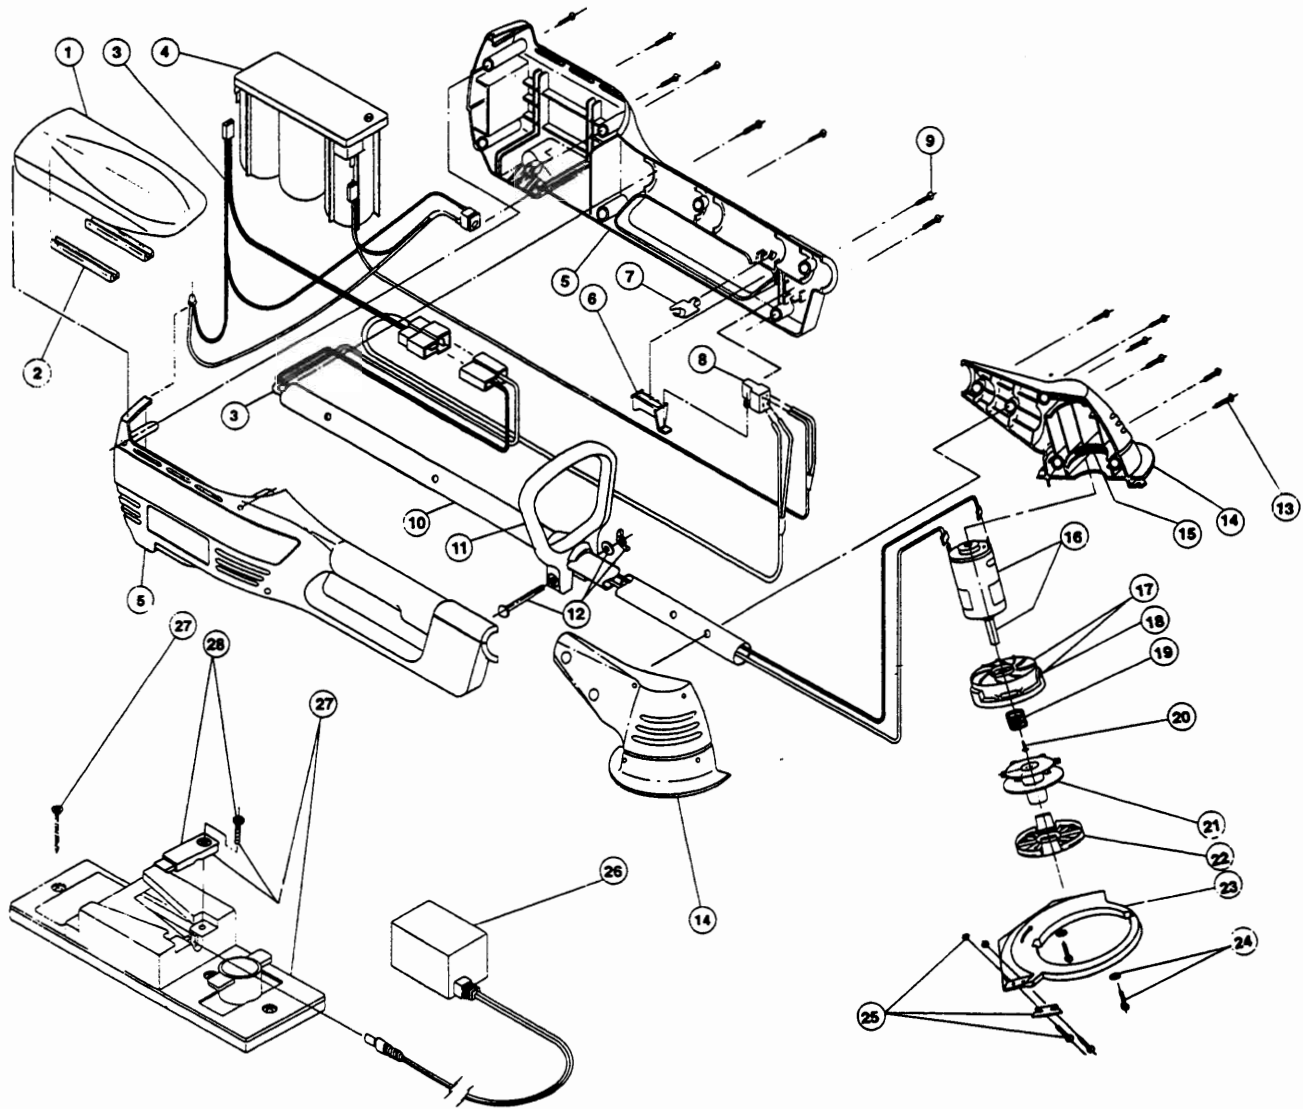

# MOTOR & HOUSING ASSEMBLY - SINGER BT68

(Serial no. 402000001 and greater)

Item	Part No.	Description	Item	Part No.	Description
1	180411	Battery Door	17	180372	Outer Spool and Eyelet (includes item 18)
2	180363	Battery Cushion Set (qty. 5)	18	180373	Eyelet
3	180514	Wiring Harness Assembly	19	180374	Spring
4	180410	Battery	20	180375	Screw
5	180764	Battery Housing W/Out Decals	21	180292	Inner Reel and .065 Line (20 ft.)
6	180151	Trigger	22	180376	Reel Cover
7	180364	Safety Release Switch	23	180408	Guard and Blade Assembly (includes item 25)
8	180150	Switch	24	180520	Guard Mounting Screw and Washer Set
9	180300	Housing Screw Set (qty. 11)	25	180377	Blade Assembly
10	180516	Boom Assembly	26	180409	Battery Charger
11	145819	D-Handle	27	180412	Wall Station Assembly
12	153523	D-Handle Hardware	28	180378	Wall Station Clamp and Screw
13	180300	Housing Screw Set	*	180117	Monofilament Cutting Line (50 ft.)
14	180765	Motor Housing	*	180327	Cutting Head Assembly (includes items 17-22)
15	180518	Motor Supports (qty. 2)			
16	180519	Motor	*		not shown